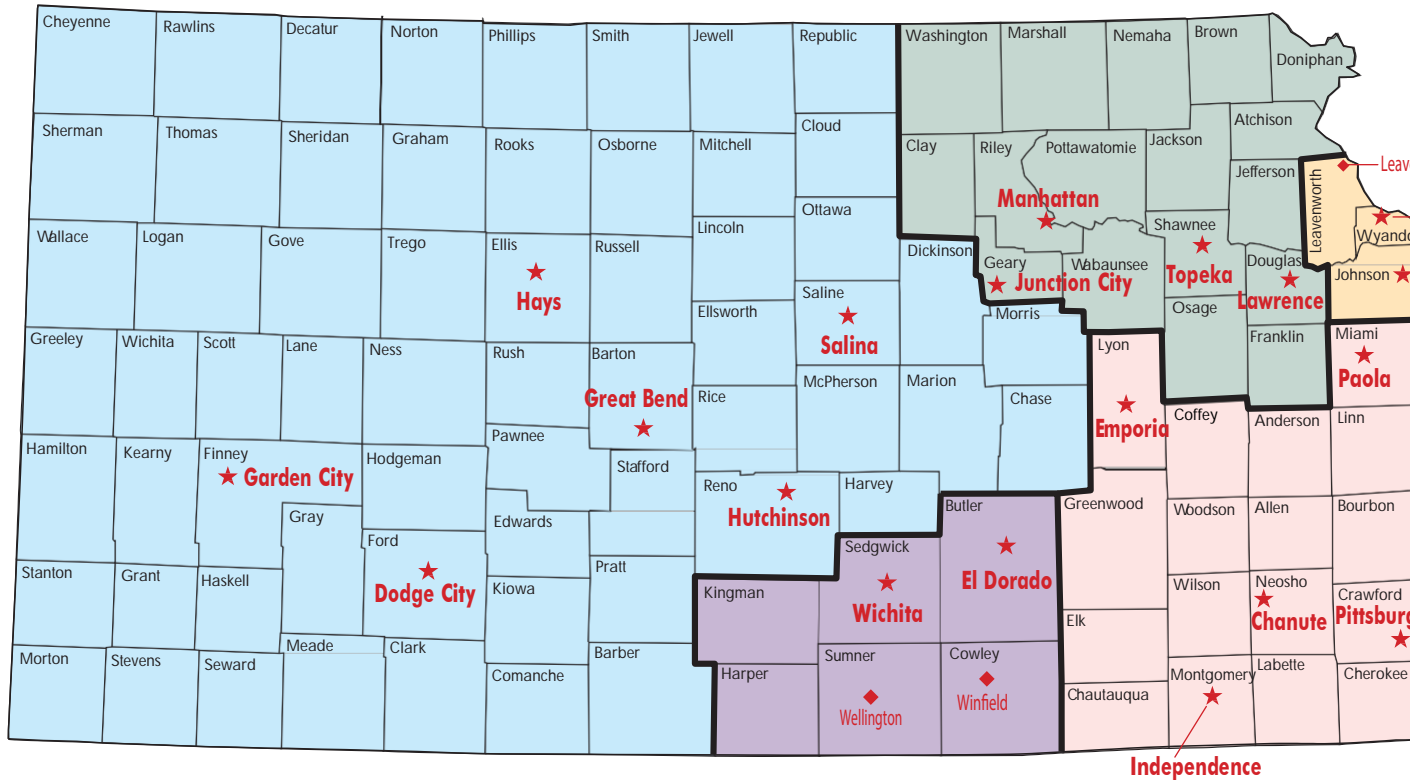

KANSASWORKS

AREA 1

AREA 2

AREA 3

AREA 5

Kansas Workforce Centers

- ★ Full-Time Service
- ◆ Part-Time Service

Area 1
 Deb Scheibler
 Kansas WorkforceONE
 Executive Director
 631 E. Crawford, Suite 206
 Salina, KS 67401
 (785) 493-8018
 (785) 493-8244
 deb@kansasworkforceone.org